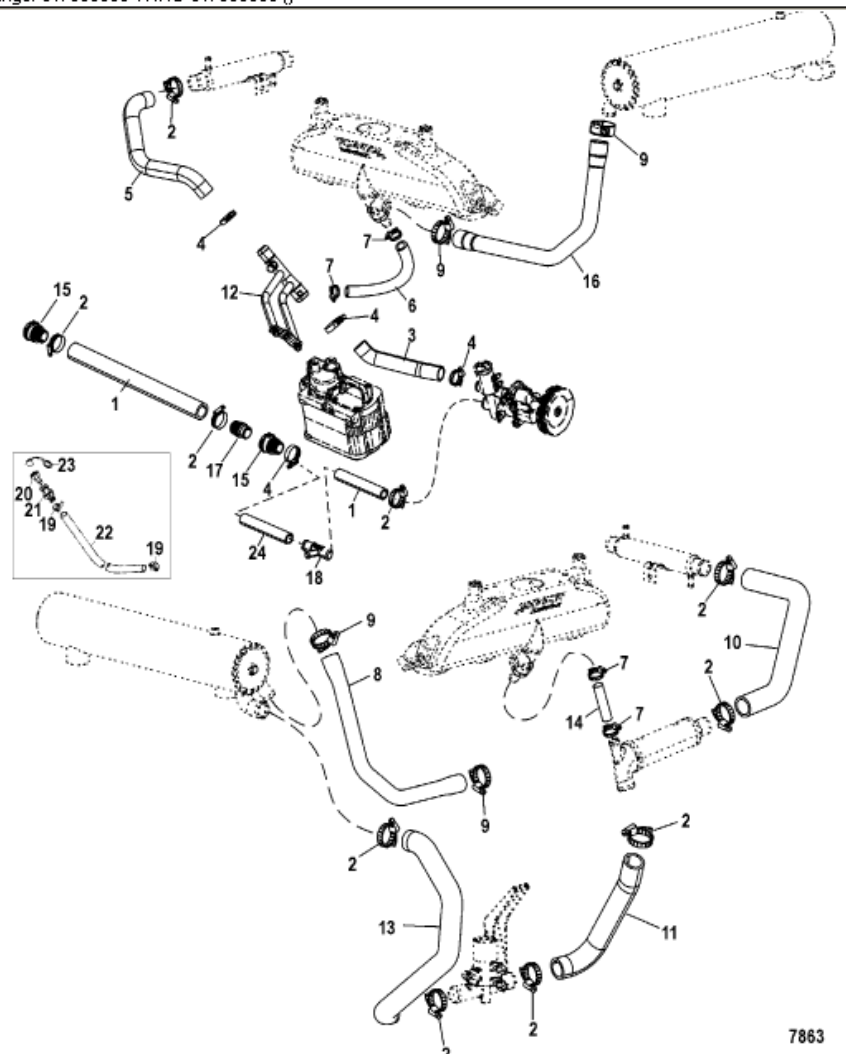

Parts List					
Ref	Class	Part	Description	Qty	Footnote
1	32	865672079	HOSE, (96.00 Inches Bulk), Cut to l	1	
2	54	815504222	CLAMP, Worm Gear, Hose	12	
3	32	865865	HOSE, Sea Water Pump to Water (	1	
4	54	815504224	CLAMP, Worm Gear, Hose	4	
5	32	865235	HOSE, Water Drifce to Power Stee	1	
6	32	865713	HOSE, Exhaust Manifold Drain to W	1	
7	54	815504212	CLAMP, Worm Gear, Hose	4	
8	32	864488	HOSE, Heat Exchanger to Port Exf	1	
9	54	815504216	CLAMP, Worm Gear, Hose	4	
10	32	863894	HOSE, Power Steering Cooler to Oi	1	
11	32	865265	HOSE, Oil Cooler to Port Drain Hou	1	
12	32	865208T01	HOSE ASSEMBLY, 3 Bib Orfice Me	1	
13	32	863051	HOSE, Water Drain to Heat Exchar	1	
14	32	42850 69	HOSE, (44.00 Inches Bulk), Water	1	(Port) (Cut to 3.00 Inch Length)
15	22	865324	QUICK CONNECT, SS, Female	2	
16	32	865294	HOSE, Heat Exchanger to Starboai	1	
17	22	865362	QUICK CONNECT, SS, Male	1	
-	19	807992 3	COVER, Hose Clamp End	AR	

7863